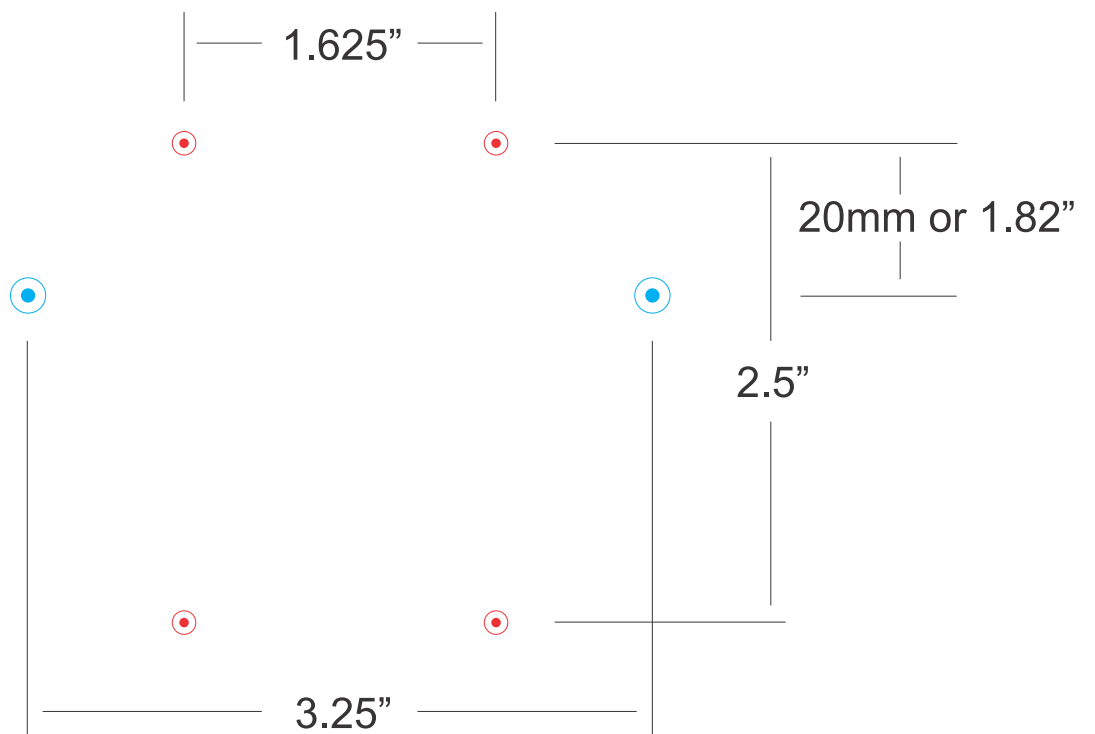

# ORIGINAL CHANNEL TRUCK HOLE PATTERN

- Prior to 2003

---

# MATRIX AND MATRIX LITE TRUCK HOLE PATTERN

- 2003 and After - Universal Skate Pattern with Matrix Outer Holes

---

# MATRIX II TRUCK HOLE PATTERN

- 2015 and After - Universal Skate Pattern